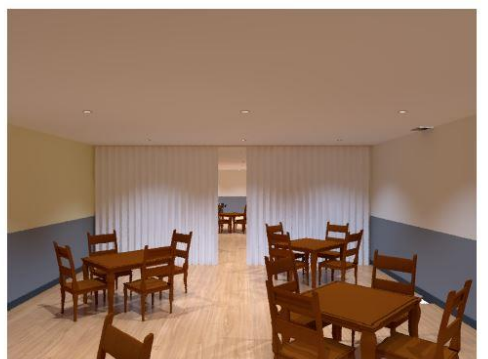

THE Twyford SOCIAL CLUB