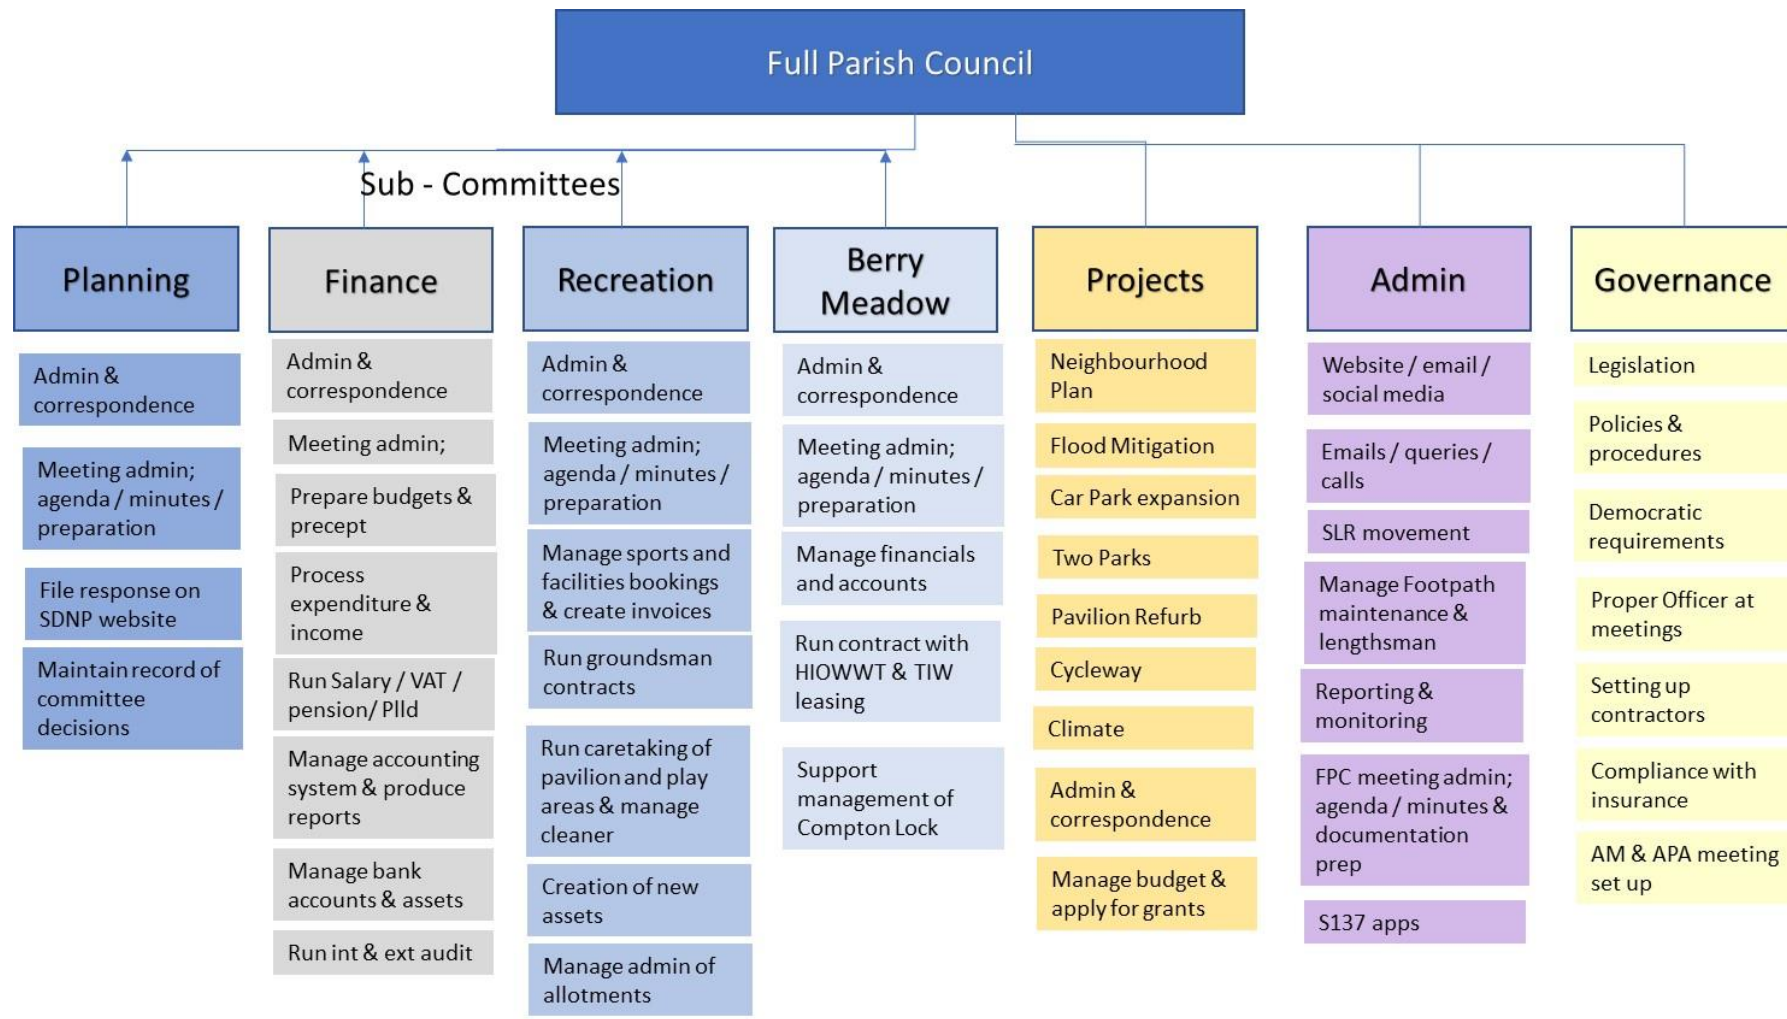

Twyford Parish Council – Aspects of the Clerk and RFO role (including but not exclusive) as at July 2020

Please note the Neighbourhood Plan, Flood Mitigation and Car Park expansion is currently supported by a separate contractor administrator